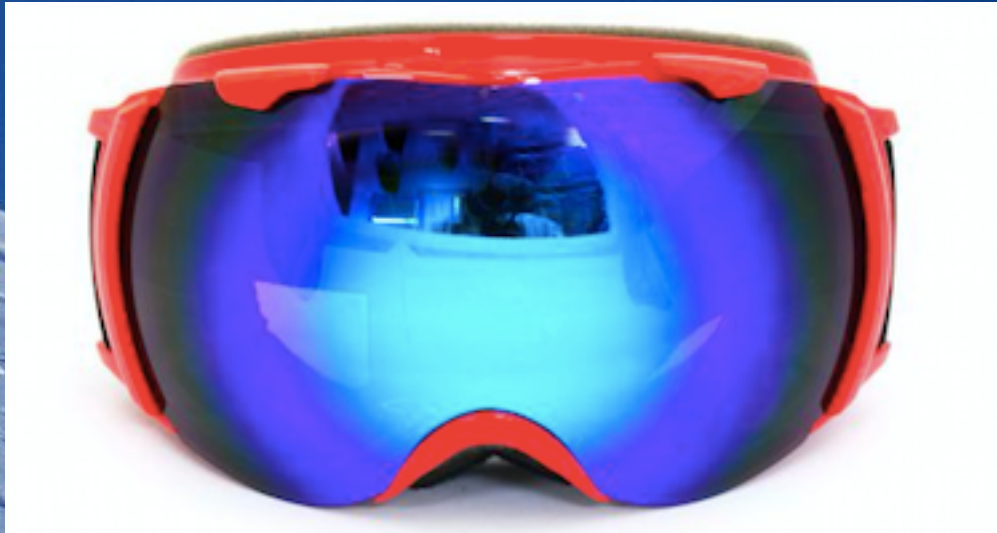

CHARMINGO

For enquiry, please contact :
info@charmingo.hk
Tel : 852-3957 0366